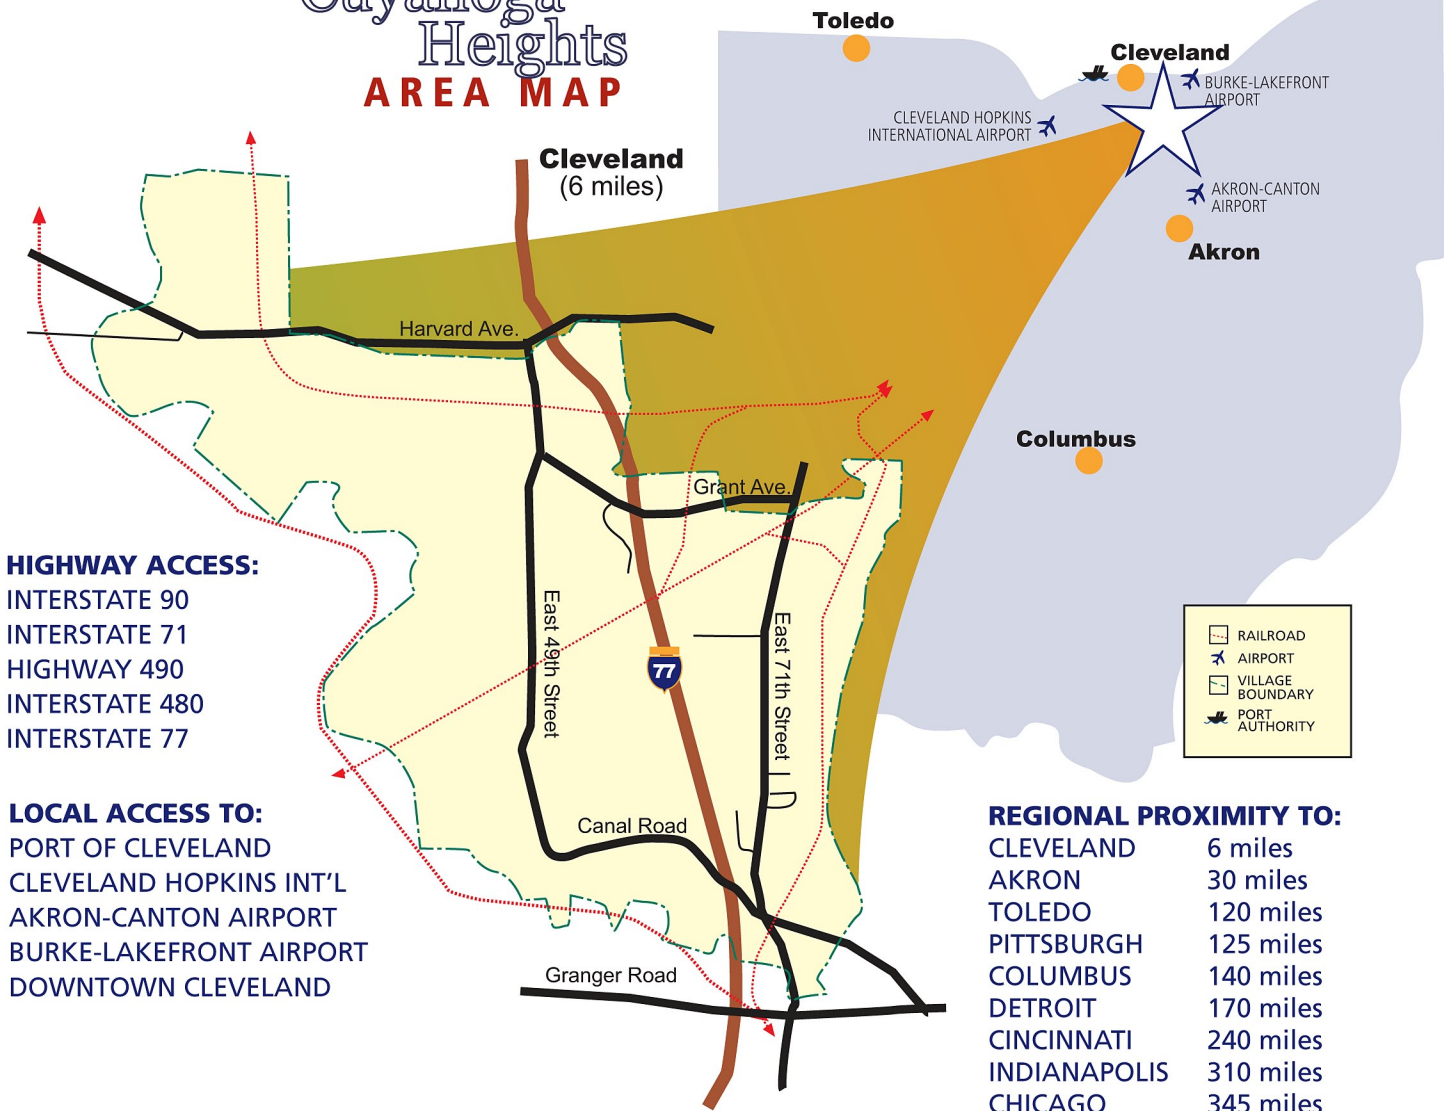

Village of
Cuyahoga Heights
AREA MAP

HIGHWAY ACCESS:

- INTERSTATE 90
- INTERSTATE 71
- HIGHWAY 490
- INTERSTATE 480
- INTERSTATE 77

LOCAL ACCESS TO:

- PORT OF CLEVELAND
- CLEVELAND HOPKINS INT'L
- AKRON-CANTON AIRPORT
- BURKE-LAKEFRONT AIRPORT
- DOWNTOWN CLEVELAND

REGIONAL PROXIMITY TO:

- CLEVELAND 6 miles
- AKRON 30 miles
- TOLEDO 120 miles
- PITTSBURGH 125 miles
- COLUMBUS 140 miles
- DETROIT 170 miles
- CINCINNATI 240 miles
- INDIANAPOLIS 310 miles
- CHICAGO 345 miles
- NEW YORK 480 miles